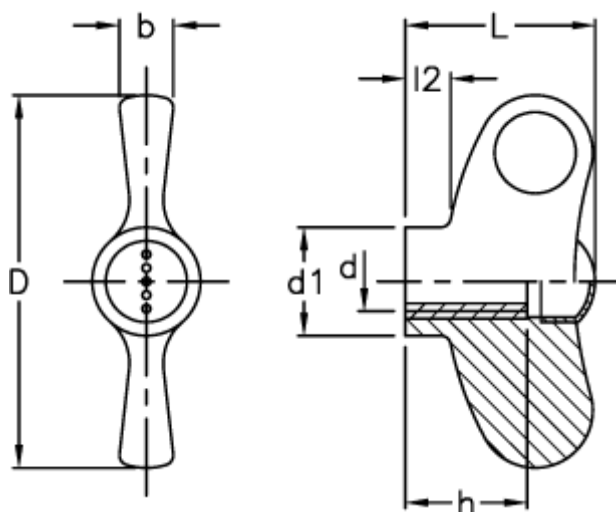

Article number: 23052234061

Description: E+G Wing nut
EWN.70 B-M8-C1, black cap

Measures

b	= 10
D	= 70
d1	= 20.0
d 6H	= M8
h	= 20
L	= 36
l2	= 8.0